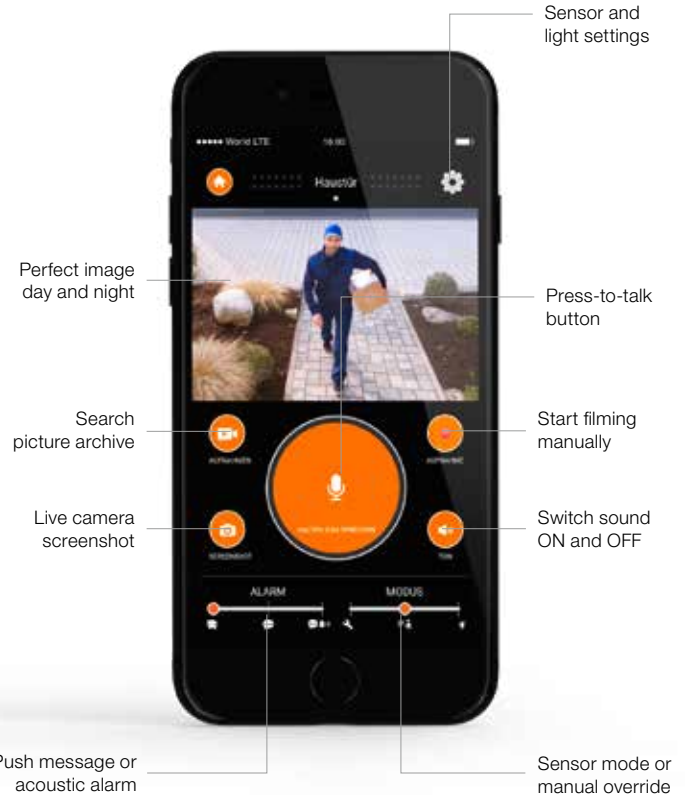

Smile please.

LED sensor-switched light with  
camera and intercom system

## L 600 CAM - Smart. Safe. Intelligent.

**Always know who is at the front door – regardless of where you are, whether out shopping or in the living room – is that possible?** Of course it is possible - with our new smart L CAM 600 communication light in conjunction with the **free app**. The attractive LED sensor-switched light does not just illuminate your entrance area, but also transmits razor-sharp images to your smartphone or tablet thanks to its high-quality camera. **No greater convenience, safety and peace of mind.**

## L 600 CAM - Details that please.

**The L 600 CAM outdoor light provides more than light and security. Much more.** The sensor-switched light with durable aluminium enclosure and high-quality opal glass shade is the first Wi-Fi-based camera light from STEINEL and is always in touch with you via app. As soon as the 180° infrared motion sensor with a reach of 10 m detects movement, the light switches ON when it's dark and, if you want it to, sends a message to your mobile device. The precision-adjustable camera transmits images of your entrance area to your smartphone or tablet via Wi-Fi and provides

you with the option of interacting. You can see and hear exactly what is happening outside your front door, and can communicate from your smartphone or tablet via the built-in intercom unit. As soon as movement is detected, the images taken are saved to an SD card installed in the light and can be viewed on your mobile phone all very conveniently; with data being saved locally, it cannot get onto the Internet unintentionally. Thanks to the warm-white light with 3000K and 781 lm, and an output of 14.3W, even the darkest figures are always well illuminated.